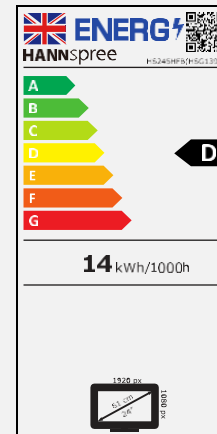

Display Size	60,45cm / 23.8" Diagonal
Panel Type	LED Backlight ADS Panel (*)
Aspect Ratio	16:9
Resolution (H x V)	1920 x 1080 Full HD
Brightness	250cd/m²
Contrast (Typ.)	1.000:1 (Typical)
Contrast (Active)	8.000.000:1 (Active)
Viewing Angle L/R; U/D	178° H – 178° V (CR >10)
Response Time	5 msec
Pixel Pitch	0,2745 (H) x 0,2745 (V) mm
Panel Surface	Anti-Glare, Hard Coating 3H
Display Colors	16.7M Colors
Horizontal Frequency	30 ~ 83 kHz
Vertical Frequency	50 ~ 75 Hz
Max Display Frequency	1920 x 1080 @ 60Hz
Input 1	D-Sub (VGA)
Input 2	HDMI 1.4
Buil-in Speakers	Yes, 2W x 2; Earphone Jack NOTE: with VGA connection you cannot enable the monitor speakers
Power Consumption	On: 14,4W; Stand-by: 0,4W; Off: 0,2W
AC Power Range	External PSU DC: 12V – 2.5A Input: AC 100 ~ 240 Volt; 50 ~ 60 Hz
Product Dimensions	539 x 135 x 401,6 mm (W x D x H)
Packing Dimensions	630 x 103 x 440 mm (W x D x H)
Net / Gross Weight	2,95 Kg / 4,69 Kg
Bezel & Color Plan	Arm / Base / Decorative Strip: Titanium Gray Rear Cover: Black texture

VESA Mounting	N/A
Monitor Stand	Normal Stand
Tilt / Kensington Lock	-5° ~ 15° / Yes
Pivot / Swivel	- / -
Controls	Menu, (+), (-), AUTO, Power
Color	Warm, Natural, Cool, User Mode
Preset Mode	PC, Movie, Game, ECO Modes
On Screen Display	16 OSD Languages
Accessory	Power Adaptor with cable (1,5m); HDMI Cable (1,5m); Warranty Card; Quick Start Guide
Other Features	Low Blue Light Mode / Flicker Free

Supplier's Name	HANNspree
Model Name	HS245HFB
Energy efficiency class for standard Dynamic Range (SDR)	D
Annual Energy Power Consumption (kWh/1000h)	14 kWh/1000h
On mode power demand for Standard Dynamic Range (SDR)	14,4 W
Off mode power demand (W)	0,2 W
Standby mode power demand (W)	0,4 W
Screen Diagonal (cm / inches)	60,45cm/23.8"
Resolution	1920 x 1080

PART. NO.:
HS 245 HFB

4 711404 022845 >