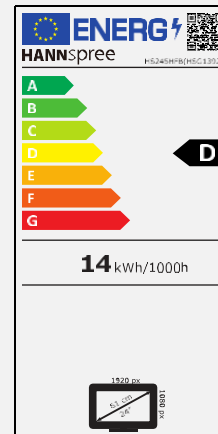

HS 245 HFB

60,45 cm / 23.8" Diagonal
LED Backlight – Format 16:9

- 23.8" 16:9 LED Backlight Monitor
- 1920 x 1080 Resolution Full HD 1080p
- 178° Ultra Wide Viewing Angle
- Dual Input: HDMI + VGA
- Built-In Stereo Speakers
- Edge-to-Edge Frameless Bezel Display
- Ultra-Slim Design and Super-Thin Side Profile
- Metal Stand and Base
- Low Power Consumption
- External Power Adaptor
- Low Blue Light Mode
- Flicker Free
- ECO Friendly

Display Size	60,45cm / 23.8" Diagonal
Panel Type	LED Backlight ADS Panel (*)
Aspect Ratio	16:9
Resolution (H x V)	1920 x 1080 Full HD
Brightness	250cd/m ²
Contrast (Typ.)	1.000:1 (Typical)
Contrast (Active)	8.000.000:1 (Active)
Viewing Angle L/R; U/D	178° H – 178° V (CR >10)
Response Time	5 msec
Pixel Pitch	0,2745 (H) x 0,2745 (V) mm
Panel Surface	Anti-Glare, Hard Coating 3H
Display Colors	16.7M Colors
Horizontal Frequency	30 ~ 83 kHz
Vertical Frequency	50 ~ 75 Hz
Max Display Frequency	1920 x 1080 @ 60Hz
Input 1	D-Sub (VGA)
Input 2	HDMI 1.4
Buil-in Speakers	Yes, 2W x 2; Earphone Jack NOTE: with VGA connection you cannot enable the monitor speakers
Power Consumption	On: 14,4W; Stand-by: 0,4W; Off: 0,2W
AC Power Range	External PSU DC: 12V – 2.5A Input: AC 100 ~ 240 Volt; 50 ~ 60 Hz
Product Dimensions	539 x 135 x 401,6 mm (W x D x H)
Packing Dimensions	630 x 103 x 440 mm (W x D x H)
Net / Gross Weight	2,95 Kg / 4,69 Kg
Bezel & Color Plan	Arm / Base / Decorative Strip: Titanium Gray Rear Cover: Black texture

VESA Mounting	N/A
Monitor Stand	Normal Stand
Tilt / Kensington Lock	-5° ~ 15° / Yes
Pivot / Swivel	- / -
Controls	Menu, (+), (-), AUTO, Power
Color	Warm, Natural, Cool, User Mode
Preset Mode	PC, Movie, Game, ECO Modes
On Screen Display	16 OSD Languages
Accessory	Power Adaptor with cable (1,5m); HDMI Cable (1,5m); Warranty Card; Quick Start Guide
Other Features	Low Blue Light Mode / Flicker Free